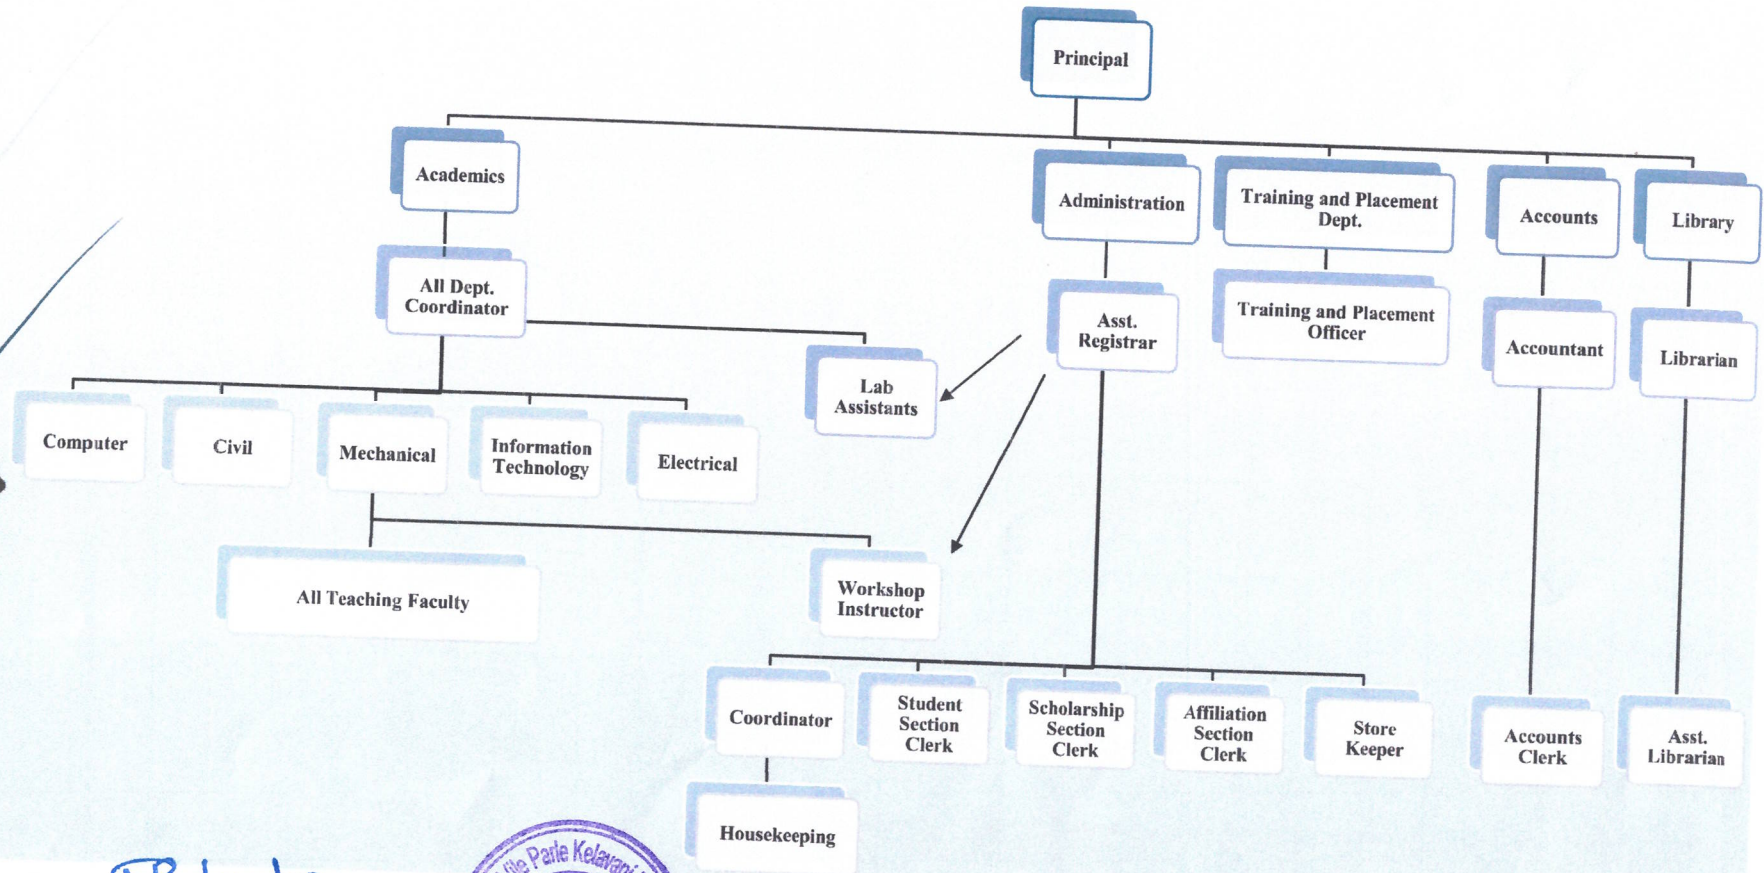

Shri Vile Parle Kelavani Mandals's Institute of Technology , Dhule

Organizational Structure

Principal
 SVKM's Institute of Technology, Dhule